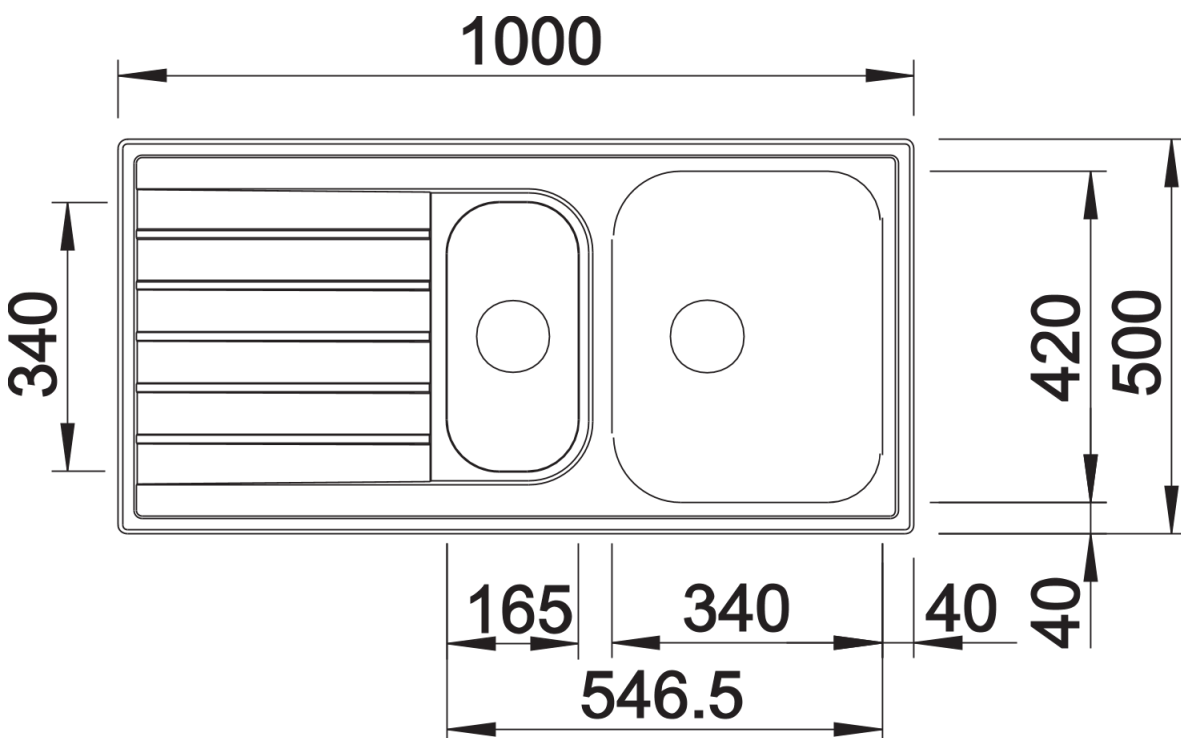

## Planning information

---

- Cut out size: 982 x 482 x R15
- Universal handing

## Scope of supply

---

- Waste fitting with space-saving pipe, 3 1/2" basket strainers

## Details

---

Top view

Cut-out

Front view

Side view