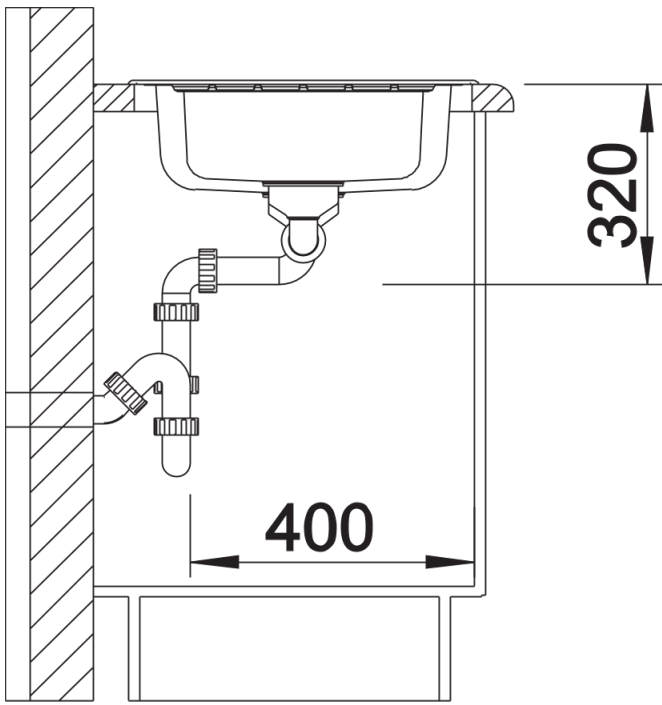

## Planning information

---

- Cut out size: 982 x 482 x R15
- Universal handing

## Scope of supply

---

- Waste fitting with space-saving pipe, 3 1/2" basket strainers

## Details

---

Top view

Cut-out

Front view

Side view