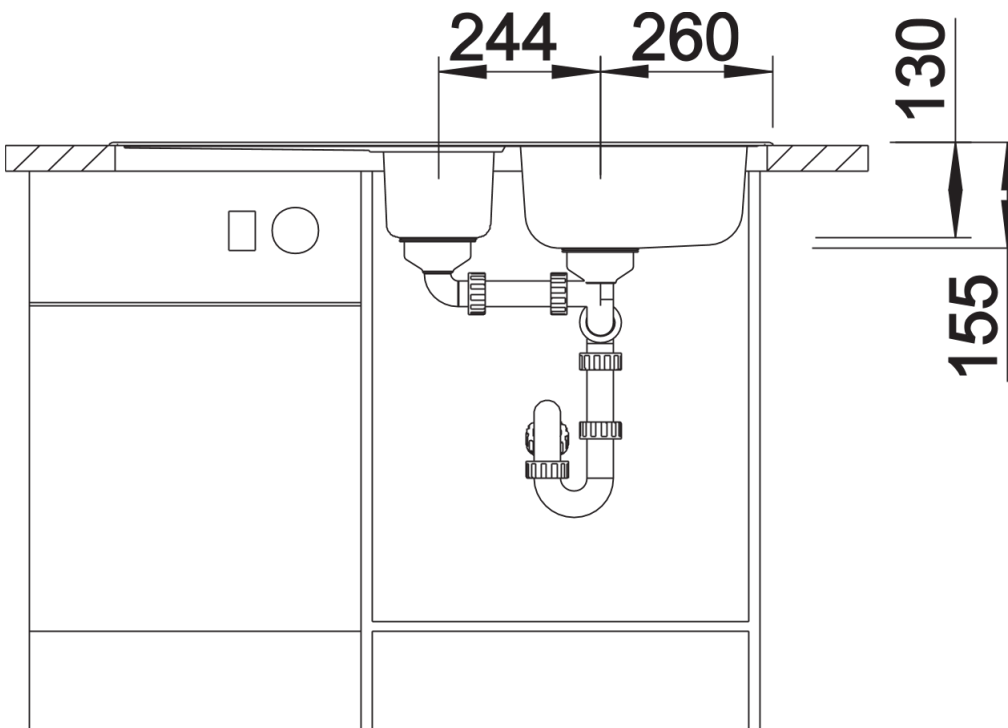

## Planning information

---

- Cut out size: 982 x 482 x R15
- Universal handing

## Scope of supply

---

- Waste fitting with space-saving pipe, 3 1/2" basket strainers

## Details

---

Top view

Cut-out

Front view

Side view