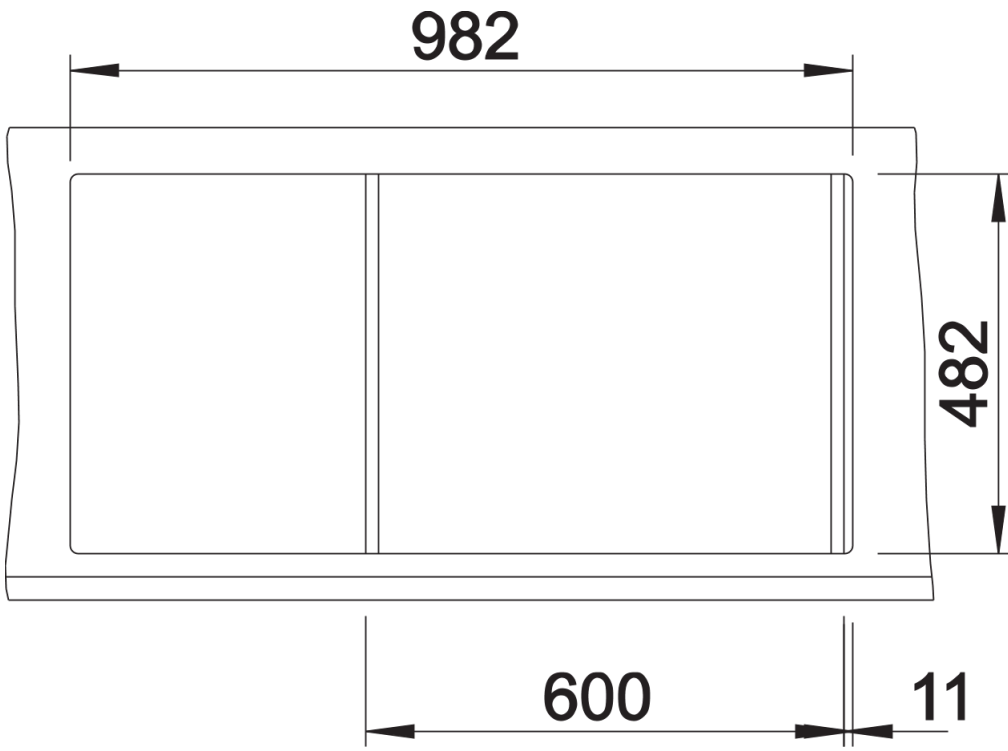

## Planning information

---

- Cut out size: 982 x 482 x R15
- Universal handing

## Scope of supply

---

- Waste fitting with space-saving pipe, 3 1/2" basket strainers

## Details

---

Top view

Cut-out

Front view

Side view