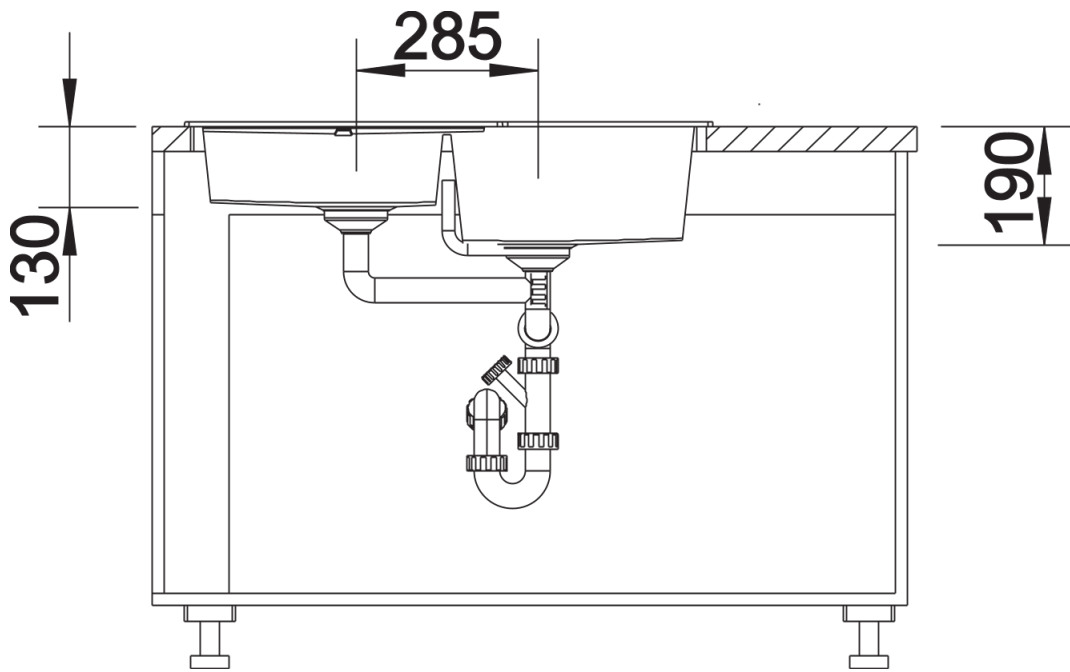

## Planning information

---

- Right hand bowl only, Cut out size: Template provided

## Scope of supply

---

- Waste fitting with space-saving pipe
- two 3 1/2" basket strainers, German warehouse stock
- please allow 10 working days

## Details

---

Top view

Cut-out

Front view

Side view