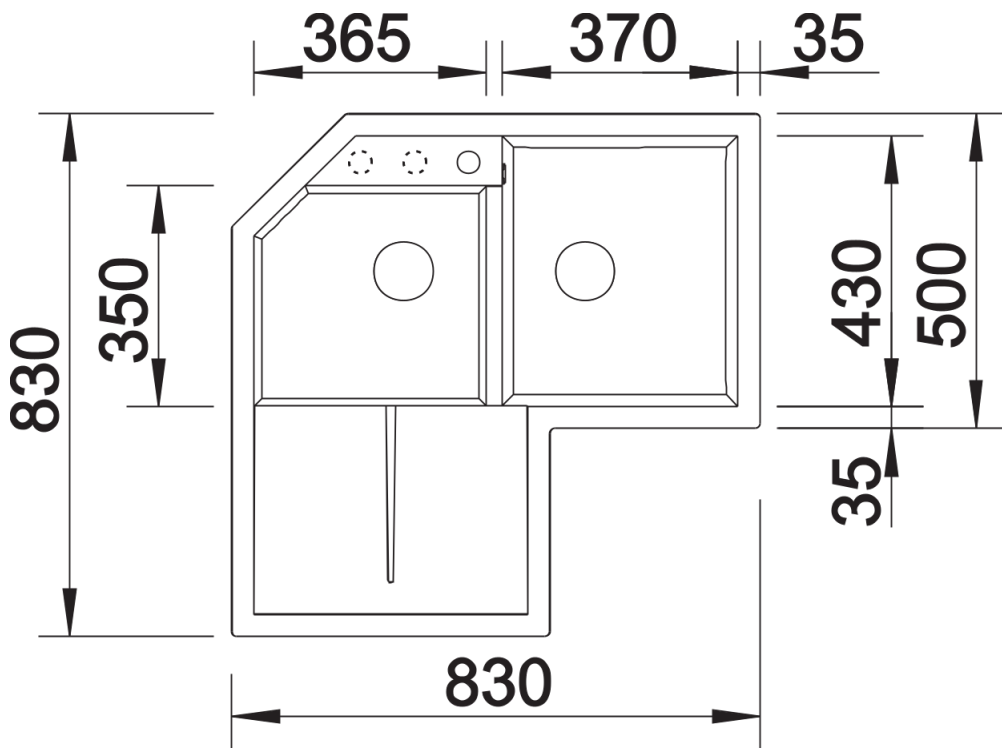

## Planning information

---

- Right hand bowl only, Cut out size: Template provided

## Scope of supply

---

- Waste fitting with space-saving pipe
- two 3 1/2" basket strainers, German warehouse stock
- please allow 10 working days

## Details

---

Top view

Cut-out

Front view

Side view