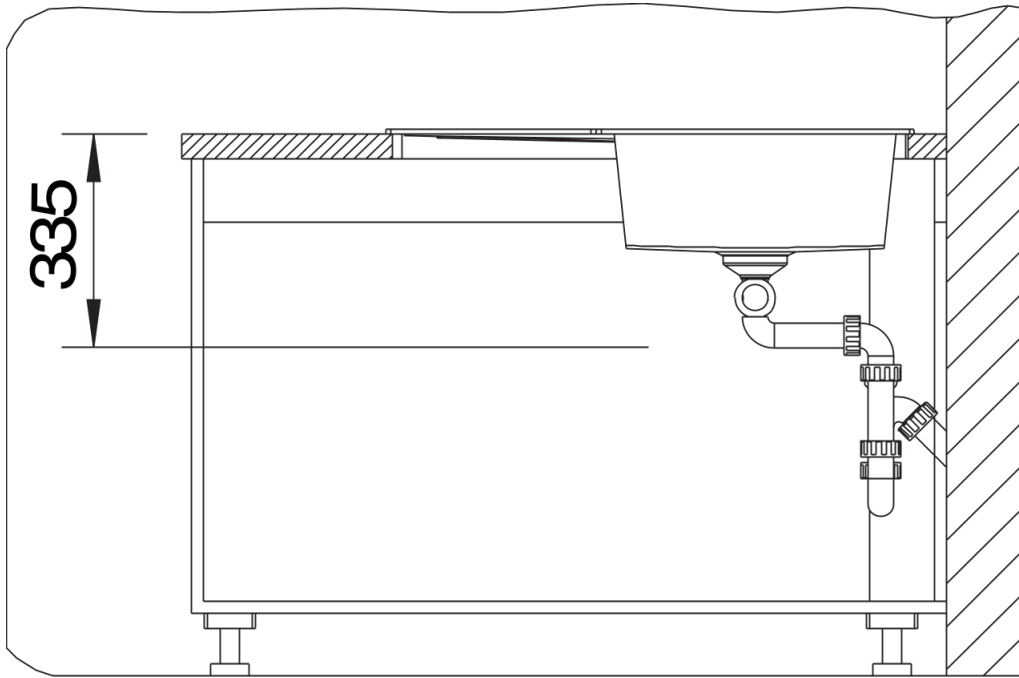

## Planning information

---

- Right hand bowl only, Cut out size: Template provided

## Scope of supply

---

- Waste fitting with space-saving pipe
- two 3 1/2" basket strainers, German warehouse stock
- please allow 10 working days

## Details

---

Top view

Cut-out

Front view

Side view