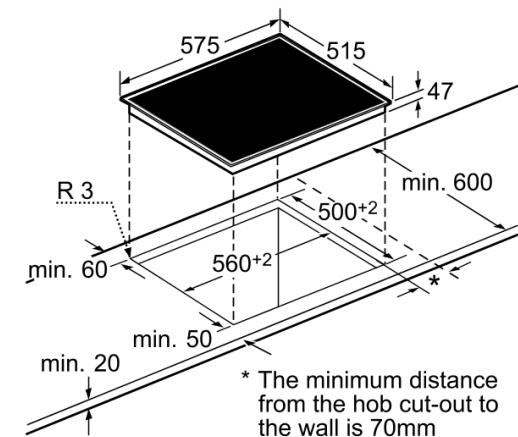

**Optional accessories:**

Z9363X0 : Accessories electric cookers/ovens

**Characteristics**

Product name/family : Cooking zone ceramic  
Built-in / Free-standing :  
Energy input : Electric  
Total number of positions that can be used at the same time : 4  
Type of control setting devices : Cylindrical controls, magnetic knob  
Required niche size for installation (HxWxD) : 46.5 x 560 x 500  
Width of the product (mm) : 575  
Dimensions of the product (mm) : 51.0 x 575 x 515  
Dimensions of the packed product (HxWxD) (mm) : 100 x 590 x 750  
Net weight (kg) : 8.00  
Gross weight (kg) : 9.00  
Residual heat indicator :  
Location of control panel : Hob front  
Type of external control possibility :  
Basic surface material :  
Color of surface : Black, Stainless steel  
Color of frame : Stainless steel  
Approval certificates : VDE, CE  
Length electrical supply cord (m) :

Electric cooktop  
Neff - T13T30N0

Predecessor:  
Successor:

EAN code: 4242004113157

sales programme:

**Included accessories:**

1 x glass scraper

Measurements in mm